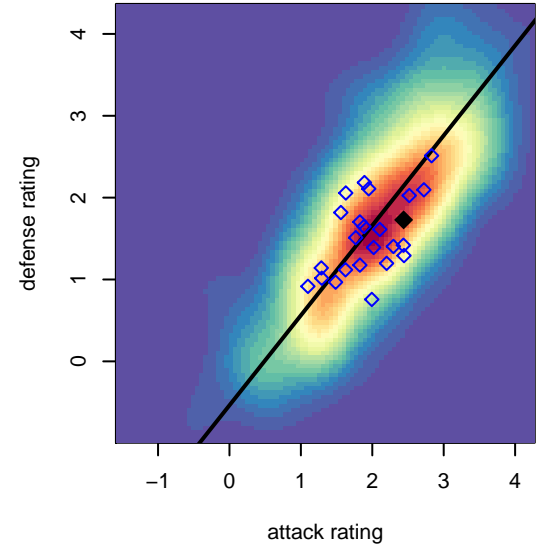

FC Nova SuperNova Black B00
 Dots are actual minus expected GF (blue circles) and GA (red triangles).
 Blue line is smoothed change in attack strength. Red is smoothed change in defense strength.

**attack and defense variance (black dot)
relative to other teams
and top 10 in region**

**attack and defense rating
relative to others at age
and all opponents in last 13 months**

**attack and defense rating
relative to others at age
and all opponents in last 13 months**

Performance relative to 13 month average

Performance relative to 13 month average

Distribution of opponents
 Red = Lose zone, Blue = Win zone, Green = Even
 Black line separates win/lose zones

lot. A=Neither has attack advantage, B=Opponent has both attack and defense advantage, C=Opponent has both attack and defense disadvantage, D=Both have