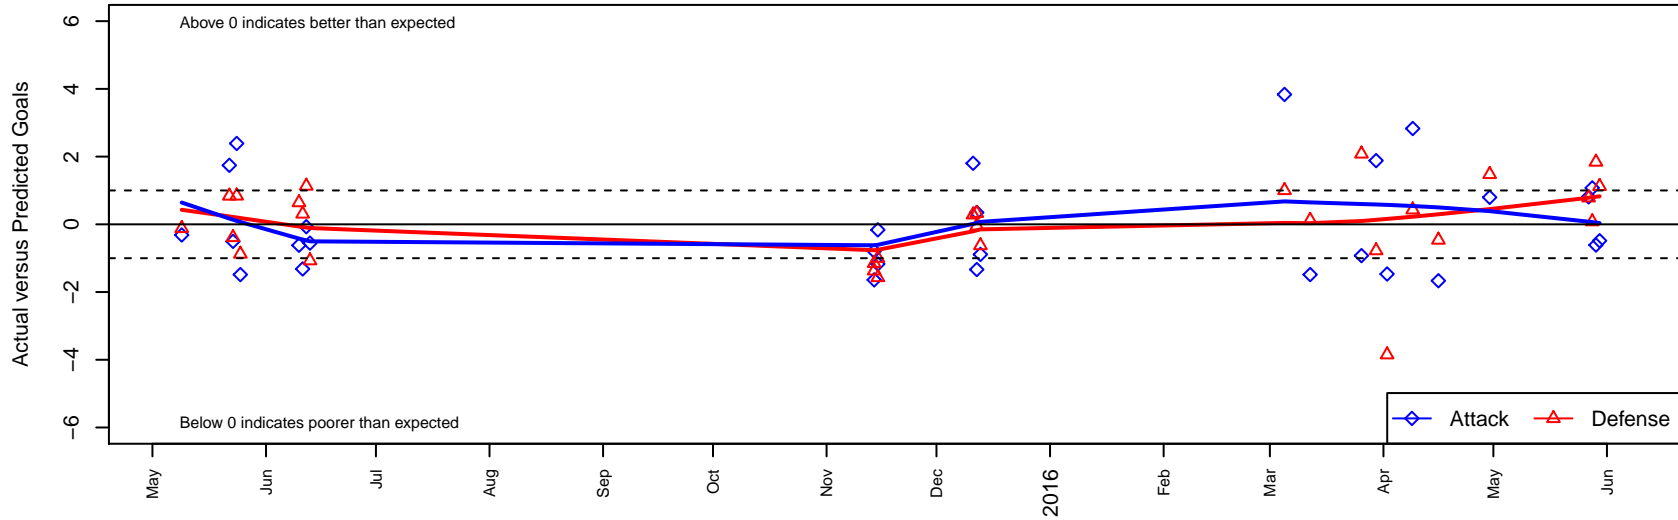

FC Nova SuperNova Black B00

FC Nova
 Boise, ID
 B00 total strength=1401
 attack=11.46 defense=5.63
 spr league = Spr Idaho D3 U15/16 A U16
 notes= Kempe 2013

alt names used:
 FC Nova Black
 FC Nova Black (ID)
 FC NOVA BLACK 00 (ID)

FC Nova SuperNova Black B00
 Dots are actual minus expected GF (blue circles) and GA (red triangles).
 Blue line is smoothed change in attack strength. Red is smoothed change in defense strength.

**attack and defense variance (black dot)
relative to other teams
and top 10 in region**

**attack and defense rating
relative to others at age
and all opponents in last 13 months**

**attack and defense rating
relative to others at age
and all opponents in last 13 months**

Performance relative to 13 month average

Performance relative to 13 month average

Distribution of opponents
 Red = Lose zone, Blue = Win zone, Green = Even
 Black line separates win/lose zones

lot. A=Neither has attack advantage, B=Opponent has both attack and defense advantage, C=Opponent has both attack and defense disadvantage, D=Both have