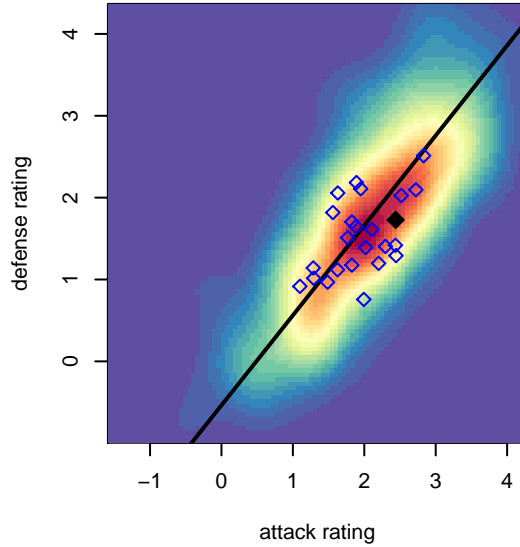

**attack and defense rating
relative to others at age
and all opponents in last 13 months**