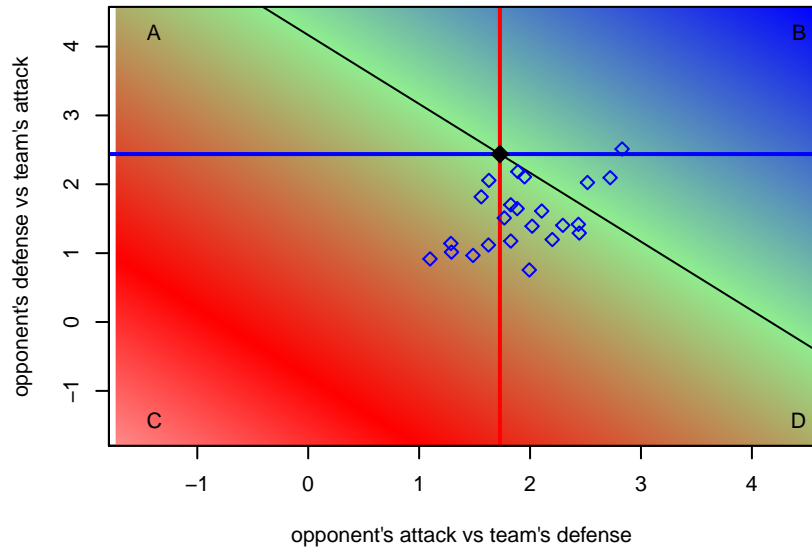

FC Nova SuperNova Black B00
 Dots are actual minus expected GF (blue circles) and GA (red triangles).
 Blue line is smoothed change in attack strength. Red is smoothed change in defense strength.

**attack and defense variance (black dot)
relative to other teams
and top 10 in region**

**attack and defense rating
relative to others at age
and all opponents in last 13 months**

**attack and defense rating
relative to others at age
and all opponents in last 13 months**

Performance relative to 13 month average

Performance relative to 13 month average

Distribution of opponents
 Red = Lose zone, Blue = Win zone, Green = Even
 Black line separates win/lose zones

lot. A=Neither has attack advantage, B=Opponent has both attack and defense advantage, C=Opponent has both attack and defense disadvantage, D=Both have